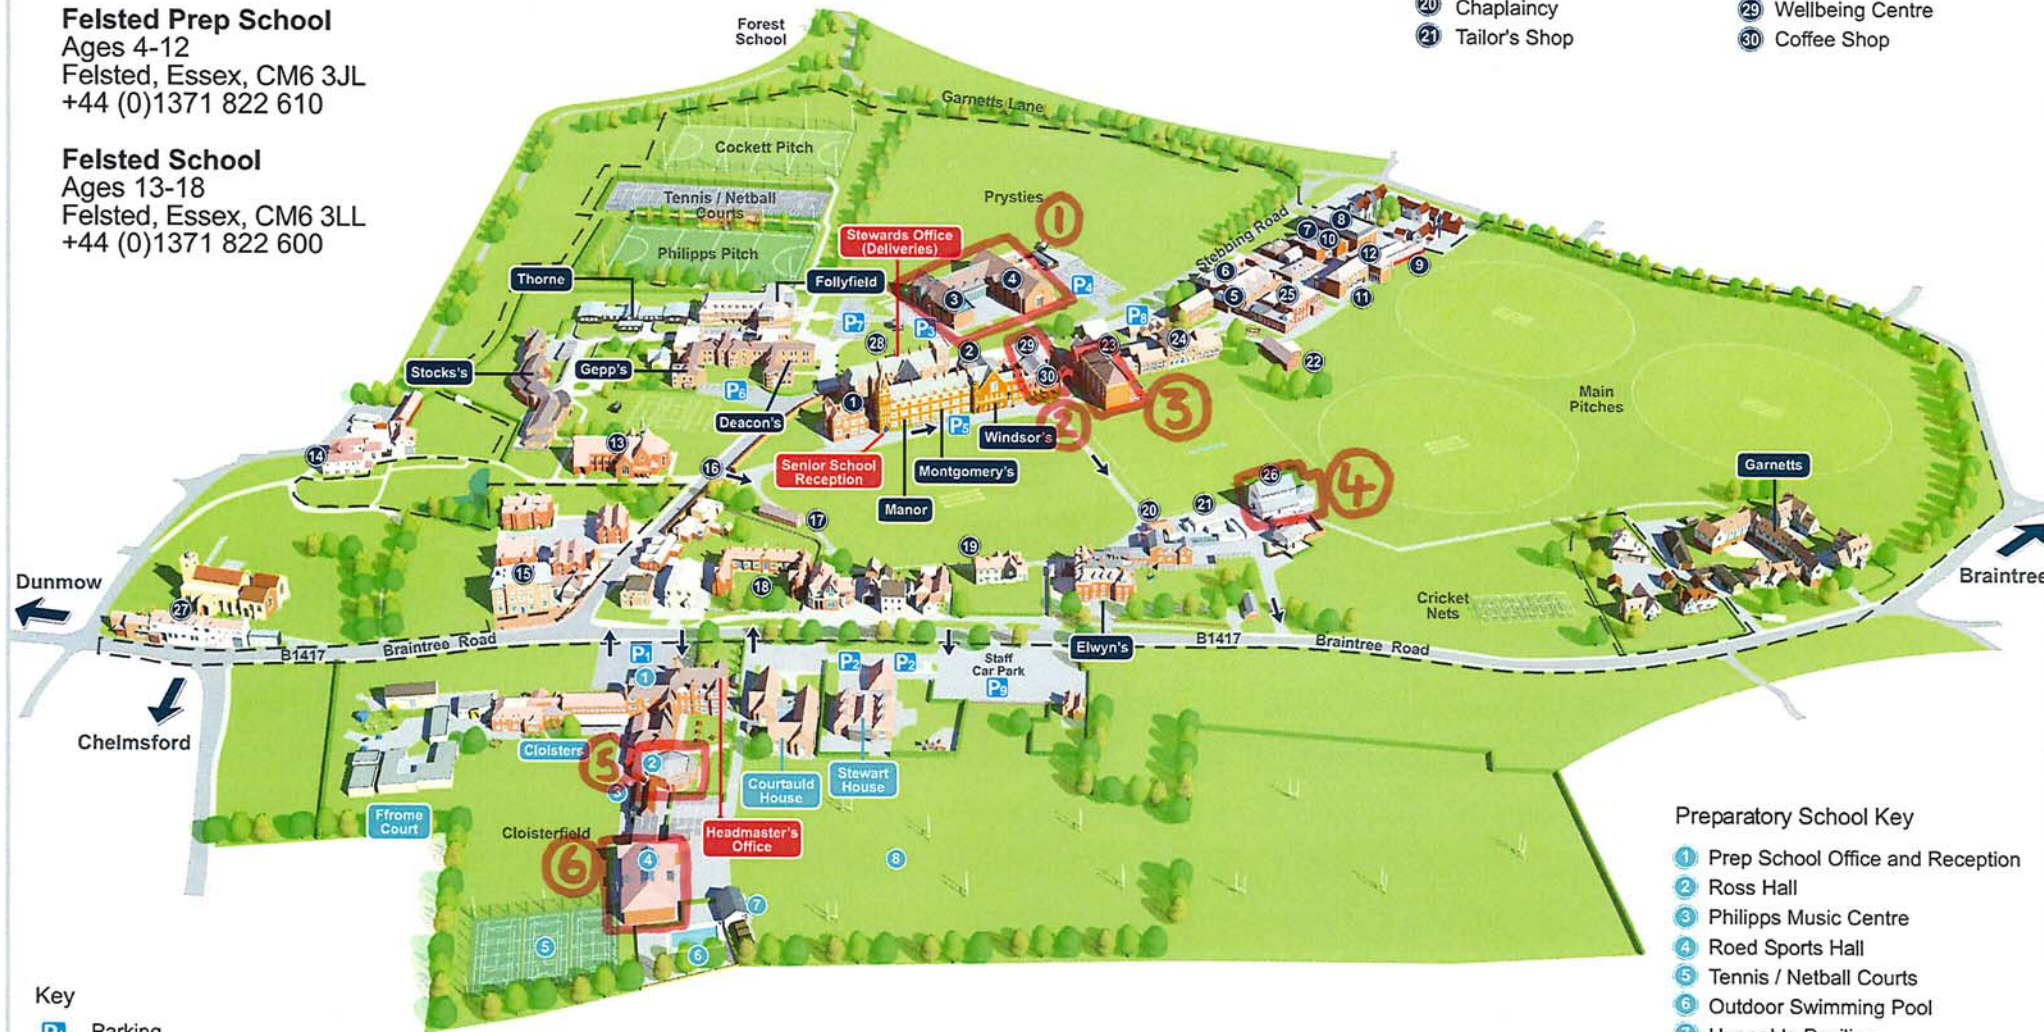

# Part one - Buildings

#### Senior School Key

- |                       |                                |                                |                           |
|-----------------------|--------------------------------|--------------------------------|---------------------------|
| 1 Headmaster's Office | 7 Squash Courts                | 13 The Chapel                  | 22 Wallis Computer Centre |
| 2 Sixth Form Centre   | 8 Palmer Sports Hall           | 14 The Bury                    | 23 Grignon Hall           |
| 3 Music School        | 9 Shooting Range               | 15 Medical Centre              | 24 Class Rooms & Library  |
| 4 Lord Riche Hall     | 10 Felsted Gym                 | 16 Stephenson's Gate           | 25 Science Laboratories   |
| 5 Swimming Pool       | 11 Business & Economics Centre | 17 Religious Studies Centre    | 26 Hunt Theatre           |
| 6 Art Centre          | 12 DT Centre                   | 18 Almshouses                  | 27 The Old School         |
|                       |                                | 19 Cricket Pavilion / Archives | 28 Bathurst Garden        |
|                       |                                | 20 Chaplaincy                  | 29 Wellbeing Centre       |
|                       |                                | 21 Tailor's Shop               | 30 Coffee Shop            |

**Key**  
 Parking  
 --- Senior School Pupil Boundary

#### Preparatory School Key

- ① Prep School Office and Reception
- ② Ross Hall
- ③ Philipps Music Centre
- ④ Roed Sports Hall
- ⑤ Tennis / Netball Courts
- ⑥ Outdoor Swimming Pool
- ⑦ Hunnable Pavilion
- ⑧ Preparatory School Pitches