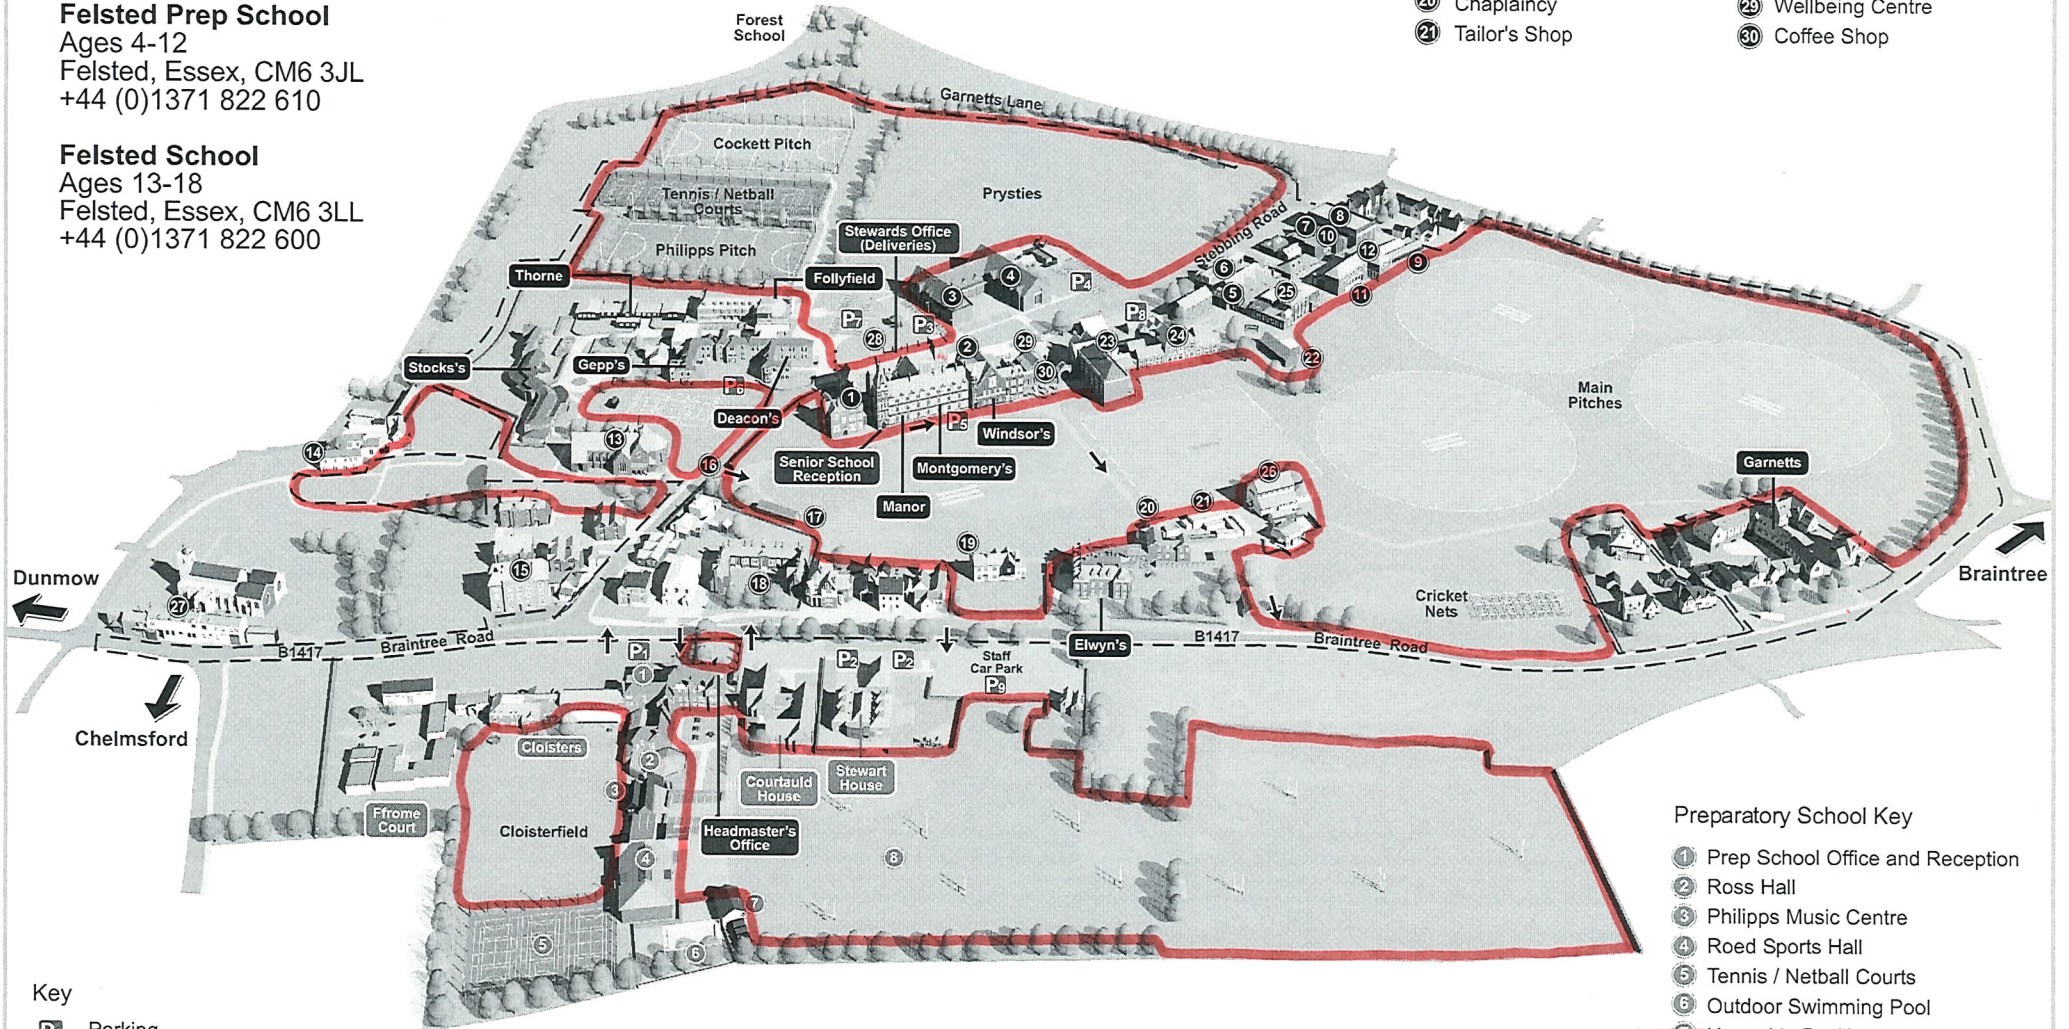

**Key**  
 Parking  
 --- Senior School Pupil Boundary

#### Senior School Key

- |                       |                               |                               |                          |
|-----------------------|-------------------------------|-------------------------------|--------------------------|
| ① Headmaster's Office | ⑦ Squash Courts               | ⑬ The Chapel                  | ⑳ Wallis Computer Centre |
| ② Sixth Form Centre   | ⑧ Palmer Sports Hall          | ⑭ The Bury                    | ㉑ Grignon Hall           |
| ③ Music School        | ⑨ Shooting Range              | ⑮ Medical Centre              | ㉒ Class Rooms & Library  |
| ④ Lord Riche Hall     | ⑩ Felsted Gym                 | ⑯ Stephenson's Gate           | ㉓ Science Laboratories   |
| ⑤ Swimming Pool       | ⑪ Business & Economics Centre | ⑰ Religious Studies Centre    | ㉔ Hunt Theatre           |
| ⑥ Art Centre          | ⑫ DT Centre                   | ⑱ Almshouses                  | ㉕ The Old School         |
|                       |                               | ㉖ Cricket Pavilion / Archives | ㉖ Bathurst Garden        |
|                       |                               | ㉗ Chaplaincy                  | ㉗ Wellbeing Centre       |
|                       |                               | ㉘ Tailor's Shop               | ㉘ Coffee Shop            |

#### Key

- Parking
- Senior School Pupil Boundary